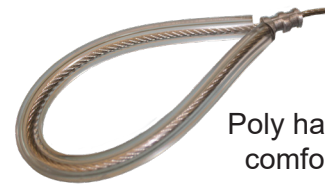

### Smooth & Easy Operation

- Lightweight, pulley-operated door
- Door rides in an extruded track
- Pull in any direction
- Stainless steel cable with scent-free poly handle cover
- Allows canine for quick and easy entry and exit
- Door has ability to be facing in either direction

### 4-Side Frame

- No edges for dogs to chew on

### Cable Guide

Pull effortlessly in any direction. Step to the side and let the dog enter/exit

Poly handle for comfortable, easy operation

Made in USA

Stone Mountain Pet Products

13847 Aberdeen Street NE  
Ham Lake, MN 55304