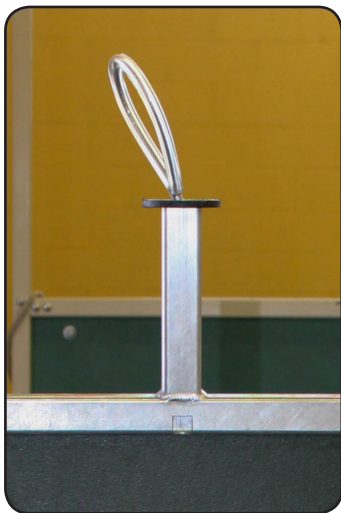

Cable Guide

Pull effortlessly in any direction. Step to the side and let the dog enter/exit

Poly handle for comfortable, easy operation

Made in USA

Stone Mountain Pet Products

13847 Aberdeen Street NE
Ham Lake, MN 55304

763-450-3611
763-780-2182 (Fax)

sales@stonemountainpetproducts.com
www.stonemountainpetproducts.com