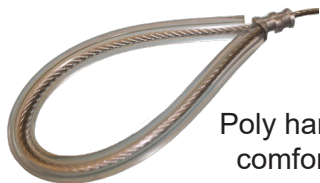

Poly handle for comfortable, easy operation