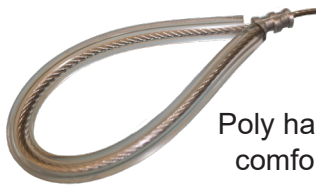

Outside/Inside Omni Pull

Quality-Tested by Dogs, Our Toughest Customers.

Outside/Inside Access Cable Guide with Omni Pull

Durable, Attractive & Easy to Clean

- ABS plastic doors
- Clear anodized aluminum frame
- All stainless steel fasteners - no rust

Smooth & Easy Operation

- Lightweight, pulley-operated door
- Door rides in an extruded track
- Pull in any direction
- Stainless steel cable with scent-free poly handle cover
- Allows canine for quick and easy entry and exit from inside and outside

4-Side Frame

- No edges for dogs to chew on
- Reduces air infiltration with insulated door

Poly handle for comfortable, easy operation

Outside Cable Guide

Inside Wall Pulley

Outside Pulley

Stone Mountain Pet Products
13847 Aberdeen Street NE
Ham Lake, MN 55304