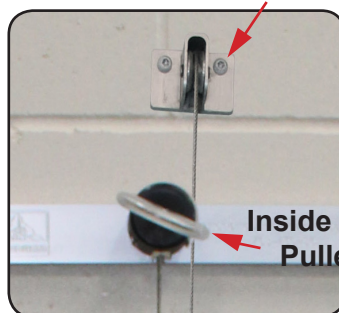

Outside/Inside Omni Pull

Quality-Tested by Dogs, Our Toughest Customers.

Outside/Inside Access Cable Guide with Omni Pull

Durable, Attractive & Easy to Clean

- ABS plastic doors
- Clear anodized aluminum frame
- All stainless steel fasteners - no rust

Smooth & Easy Operation

- Lightweight, pulley-operated door
- Door rides in an extruded track
- Pull in any direction
- Stainless steel cable with scent-free poly handle cover
- Allows canine for quick and easy entry and exit from inside and outside

4-Side Frame

- No edges for dogs to chew on
- Reduces air infiltration with insulated door

Poly handle for comfortable, easy operation

Outside Cable Guide

Inside Wall Pulley

Outside Pulley

Stone Mountain Pet Products
13847 Aberdeen Street NE
Ham Lake, MN 55304