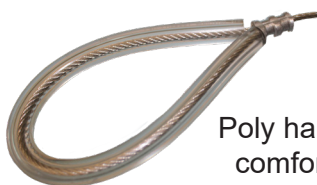

Shared Suite Back Dog Door

Quality-Tested by Dogs, Our Toughest Customers.

Back to Back Suite Dog Door

Durable, Attractive & Easy to Clean

- Powder coated doors
- Clear anodized aluminum frame
- Cadmium plated steel pulleys
- All stainless steel fasteners - no rust

4-Side Frame

- No edges for dogs to chew on

Optional Upgrade

- Door Lock

Handle Catch

Poly handle for comfortable, easy operation

Made in USA

Stone Mountain Pet Products
13847 Aberdeen Street NE
Ham Lake, MN 55304