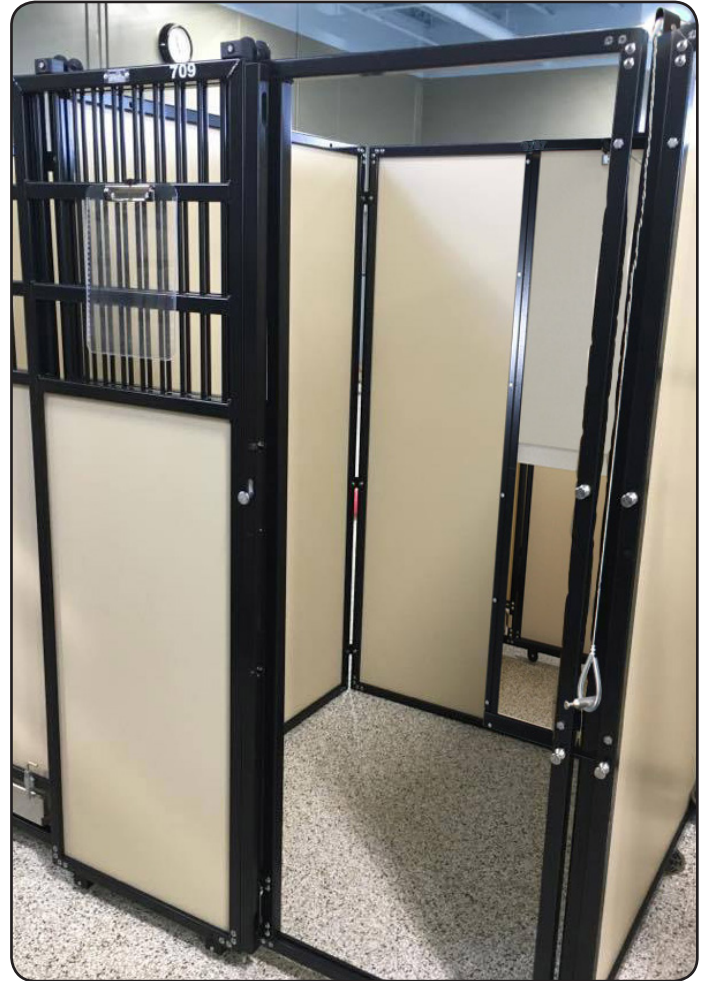

Shared Suite Back Dog Door

Quality-Tested by Dogs, Our Toughest Customers.

Back to Back Suite Dog Door

Durable, Attractive & Easy to Clean

- Powder coated doors
- Clear anodized aluminum frame
- Cadmium plated steel pulleys
- All stainless steel fasteners - no rust

Easy Installation

- Frame ships pre-assembled

Smooth & Easy Operation

- Lightweight, pulley-operated door
- Control door from outside suite
- Stainless steel cable with scent-free poly handle cover
- Allows canine for quick and easy entry and exit

4-Side Frame

- No edges for dogs to chew on

Optional Upgrade

- Door Lock

Handle Catch

Poly handle for comfortable, easy operation

Made in USA

Stone Mountain Pet Products
13847 Aberdeen Street NE
Ham Lake, MN 55304